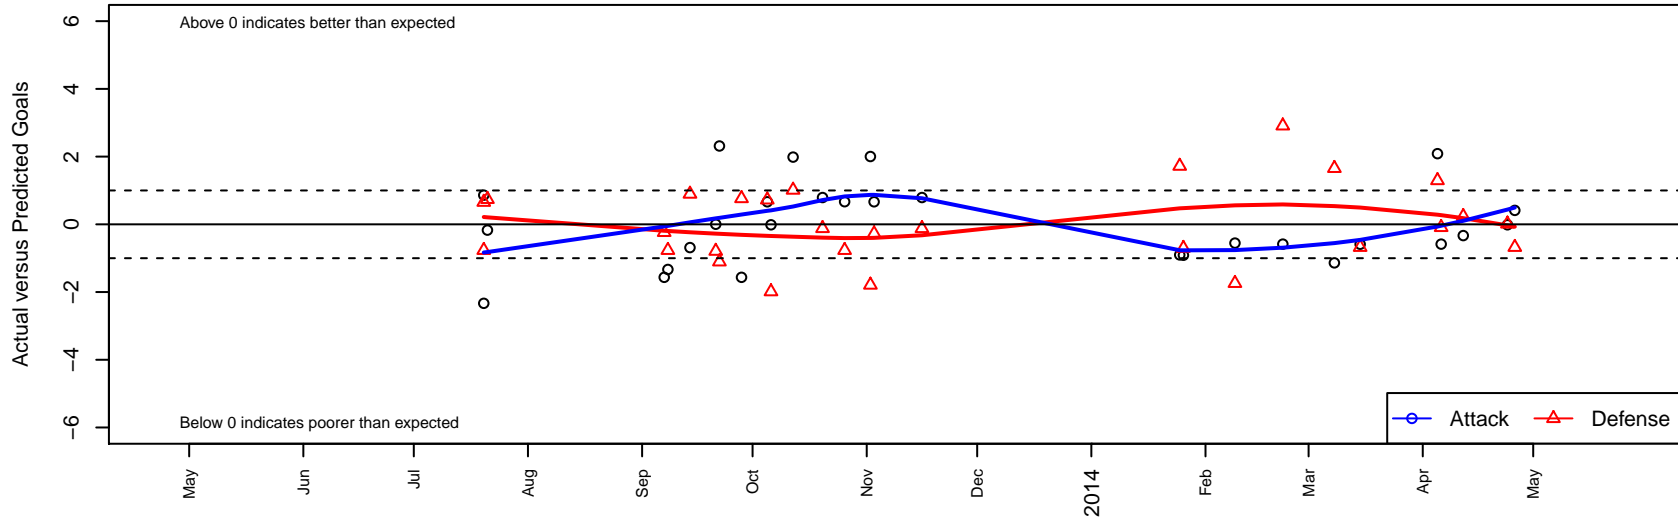

# SSC Shadow A G99

Spokane SC Shadow  
 Spokane, WA  
 G99 total strength=1342  
 attack=8.65 defense=4.94  
 fall league = RCL G99 Div 2, Spr RCL G99 Div  
 notes= Faridnia 2013  
 alt names used:  
 SPOKANE SHADOW SSC SHADOW G'99 A (I  
 SSC Shadow G 99 A

Venues played:  
 Nike Crossfire Challenge Gold U14  
 RCL G99 Div 2  
 Spr RCL G99 Div 1  
 WYS Championship G99

**SSC Shadow A G99**  
 Dots are actual minus expected GF (blue circles) and GA (red triangles).  
 Blue line is smoothed change in attack strength. Red is smoothed change in defense strength.